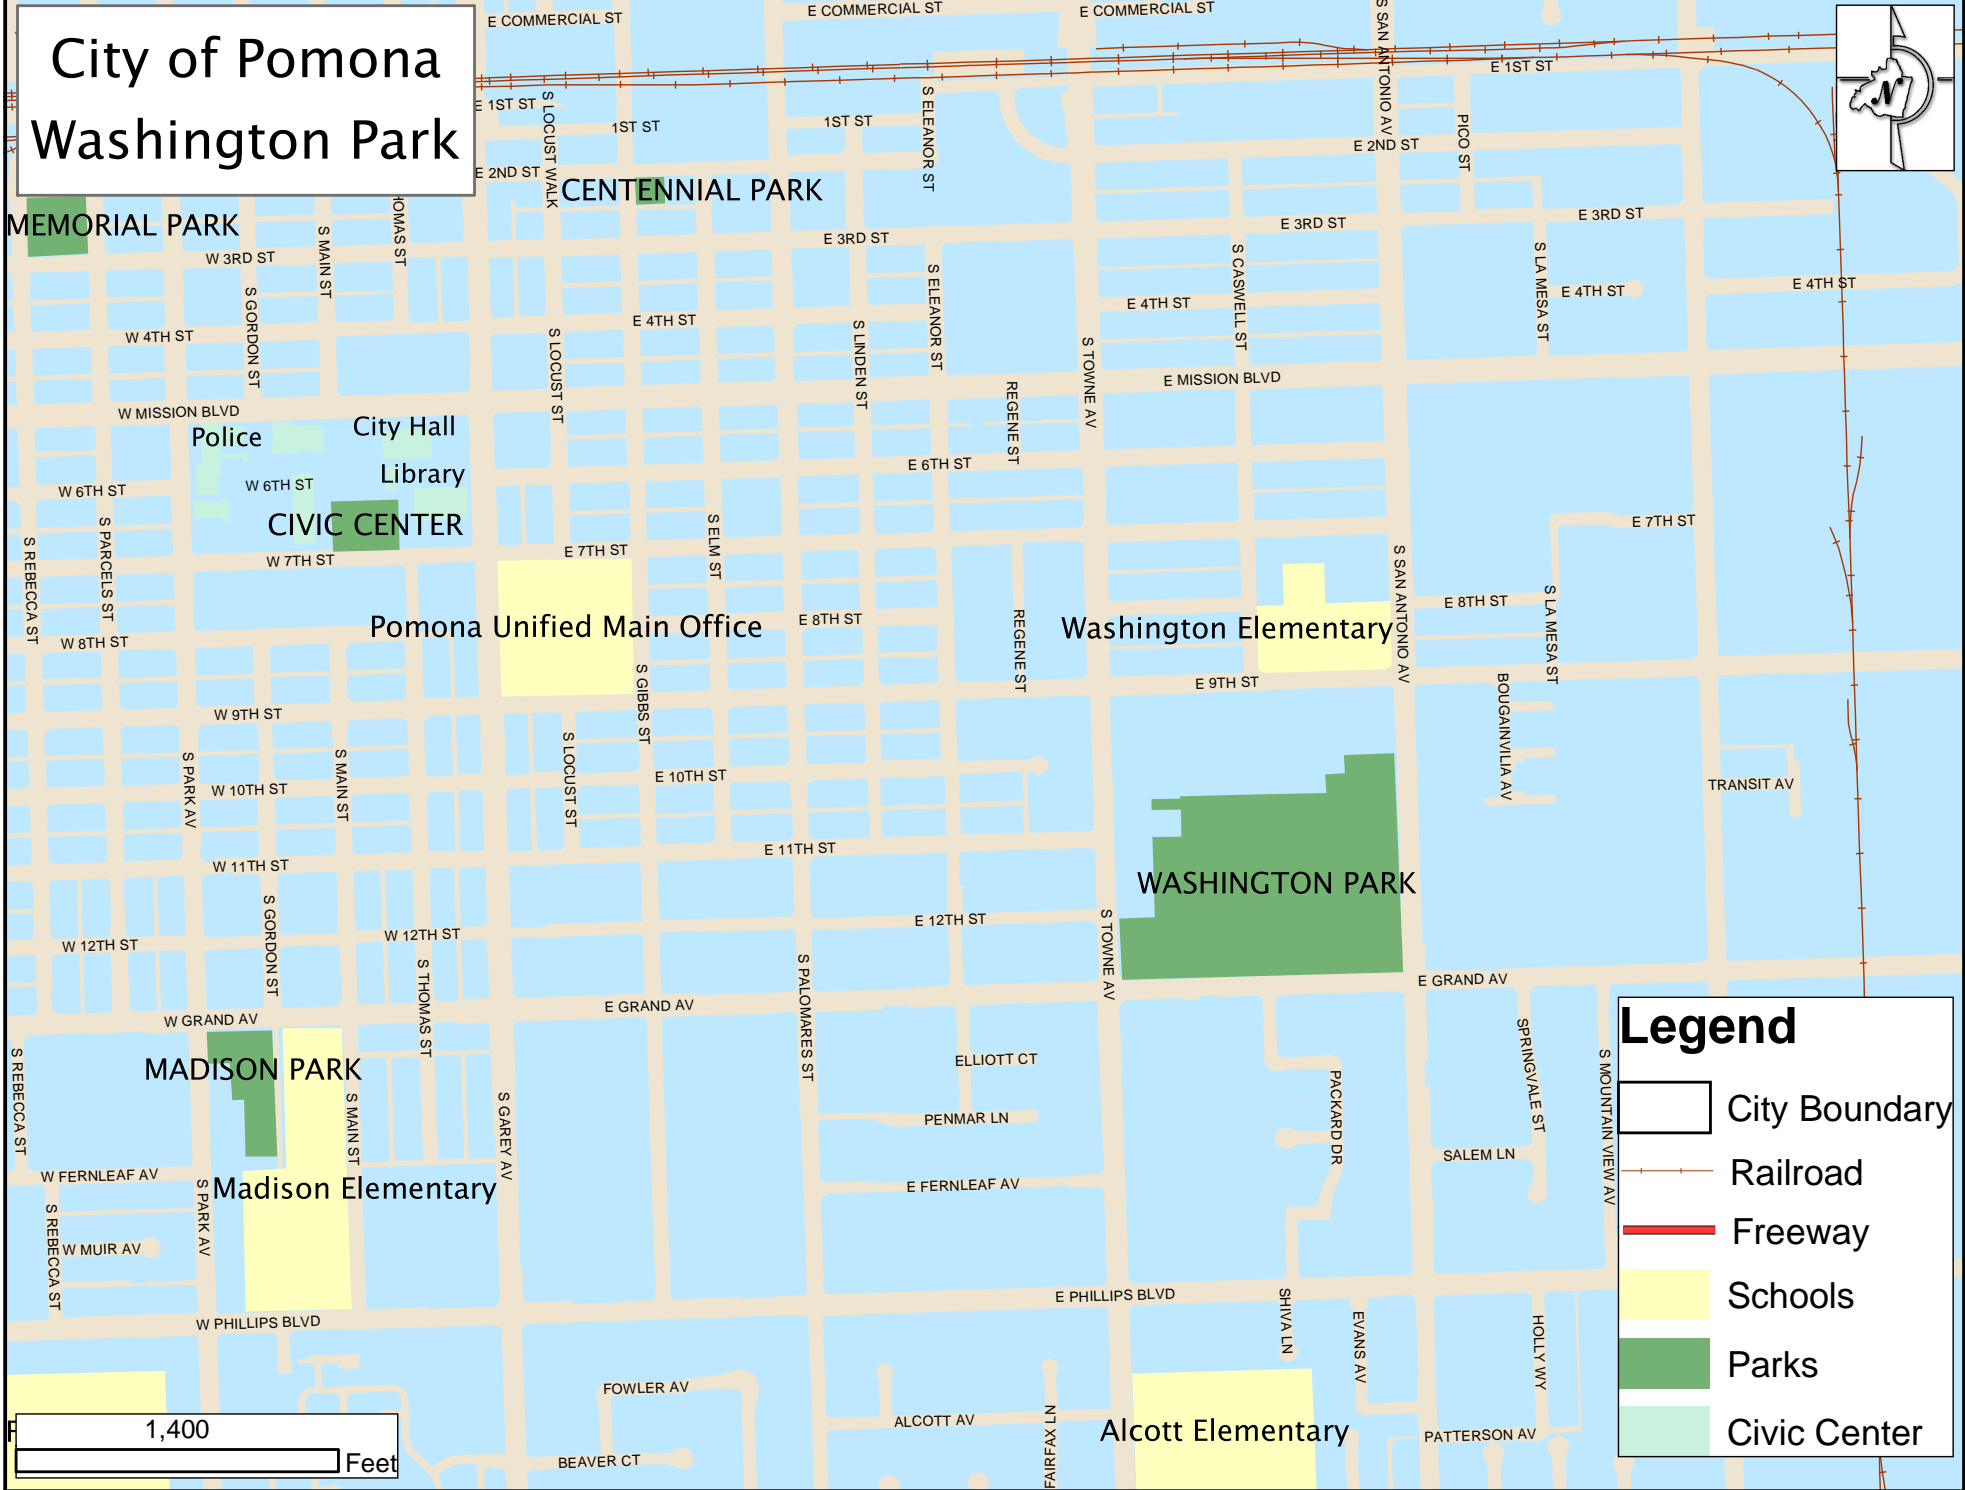

City of Pomona Washington Park

Legend

-  City Boundary
-  Railroad
-  Freeway
-  Schools
-  Parks
-  Civic Center

1,400 Feet